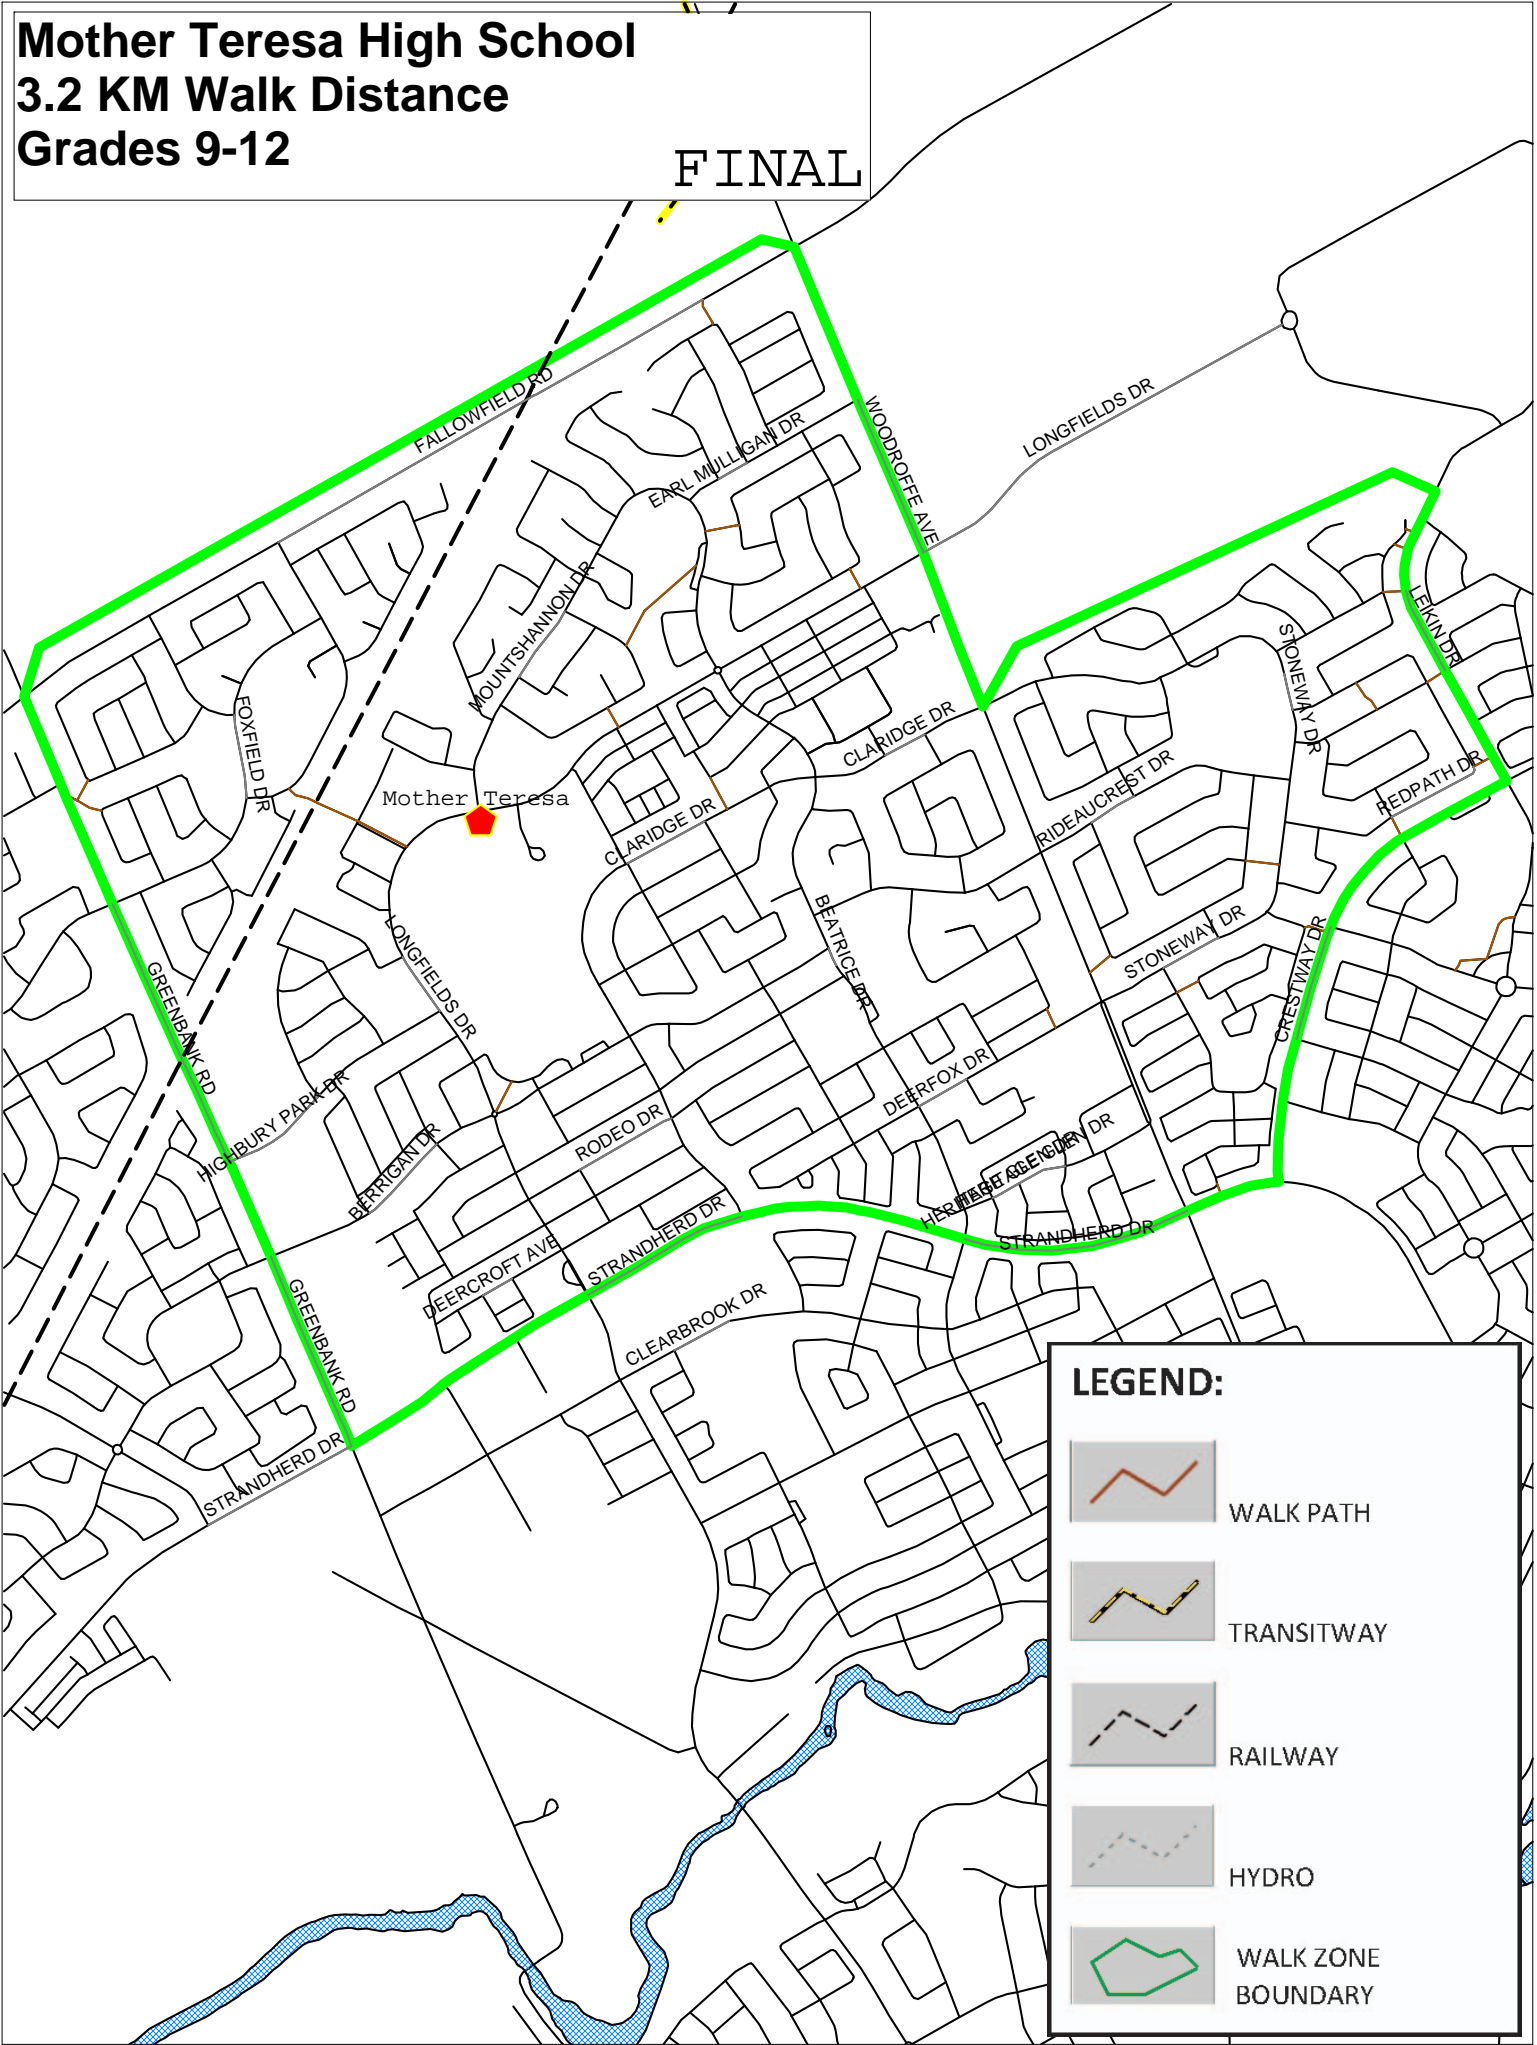

Mother Teresa High School

3.2 KM Walk Distance

Grades 9-12

FINAL

LEGEND:

-  WALK PATH
-  TRANSITWAY
-  RAILWAY
-  HYDRO
-  WALK ZONE BOUNDARY